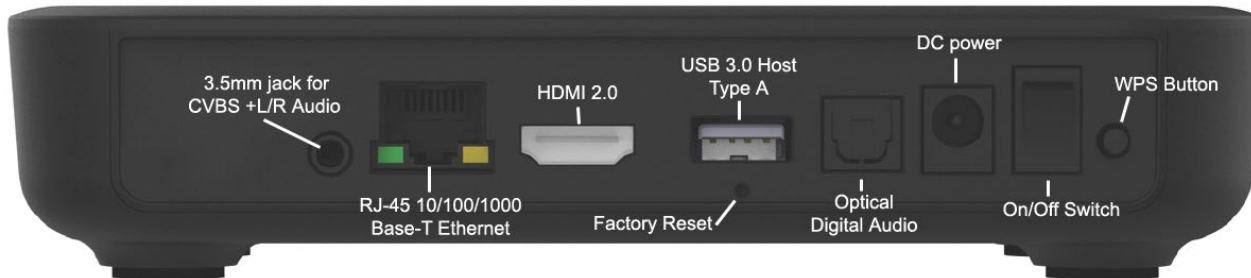

IPTV Equipment

Amino ANDSTRM (eStream4K)

IPTV – HDMI HOOKUP

Amino ANDSTRM (eStream4K)

To Home Network/Router
(Not needed if hooked up to WiFi)

HDTV

VIDEO SOURCE
+

AUDIO SOURCE

With this configuration, the TV needs to be on *its HDMI INPUT CHANNEL* to receive the IPTV equipment's audio and video signals.

SEI eSTREAM PYXIX 4K

IPTV – HDMI HOOKUP

SEI eSTREAM PYXIX 4K

To Home Network/Router

(Not needed if hooked up to WiFi)

HDTV

VIDEO SOURCE
+

AUDIO SOURCE

With this configuration, the TV needs to be on its **HDMI INPUT CHANNEL** to receive the IPTV equipment's audio and video signals.