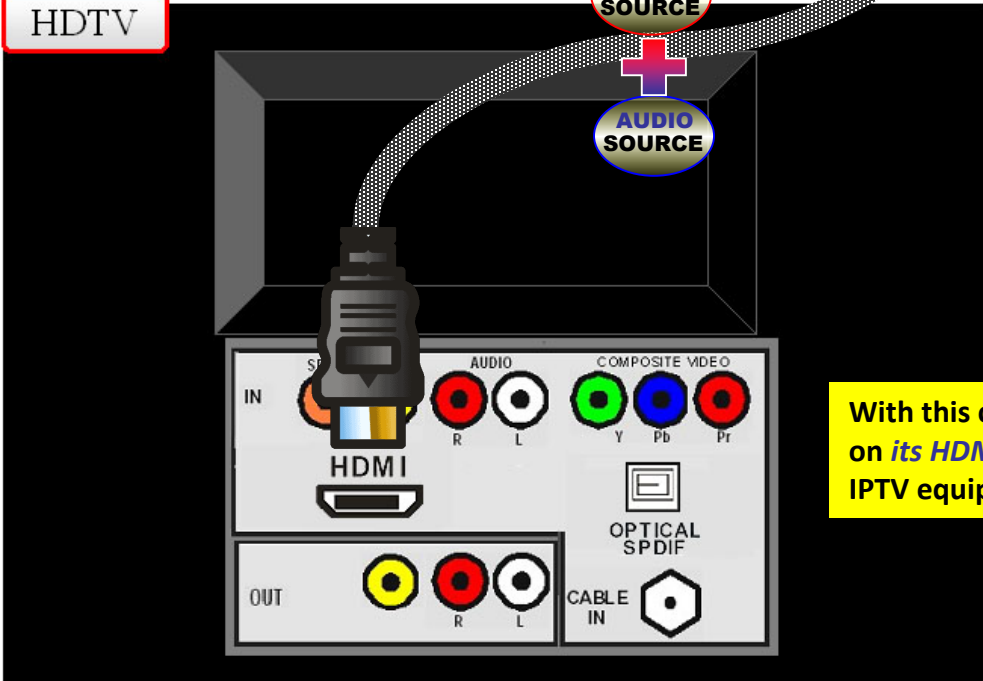

IPTV Equipment

Amino ANDSTRM (eStream4K)

IPTV – HDMI HOOKUP

Amino ANDSTRM (eStream4K)

To Home Network/Router
(Not needed if hooked up to WiFi)

HDTV

VIDEO SOURCE
+

AUDIO SOURCE

With this configuration, the TV needs to be on *its HDMI INPUT CHANNEL* to receive the IPTV equipment's audio and video signals.

SEI eSTREAM PYXIX 4K

IPTV – HDMI HOOKUP

SEI eSTREAM PYXIX 4K

To Home Network/Router

(Not needed if hooked up to WiFi)

HDTV

VIDEO SOURCE
+

AUDIO SOURCE

With this configuration, the TV needs to be on its **HDMI INPUT CHANNEL** to receive the IPTV equipment's audio and video signals.