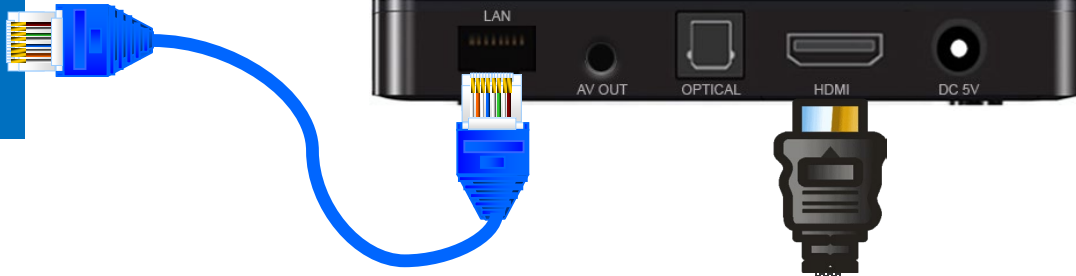

IPTV Equipment

Amino ANDSTRM (eStream4K)

IPTV – HDMI HOOKUP

Amino ANDSTRM (eStream4K)

To Home Network/Router
(Not needed if hooked up to WiFi)

HDTV

VIDEO SOURCE
+

AUDIO SOURCE

With this configuration, the TV needs to be on *its HDMI INPUT CHANNEL* to receive the IPTV equipment's audio and video signals.

SEI eSTREAM PYXIX 4K

IPTV – HDMI HOOKUP

SEI eSTREAM PYXIX 4K

To Home Network/Router

(Not needed if hooked up to WiFi)

HDTV

VIDEO SOURCE
+

AUDIO SOURCE

With this configuration, the TV needs to be on its **HDMI INPUT CHANNEL** to receive the IPTV equipment's audio and video signals.