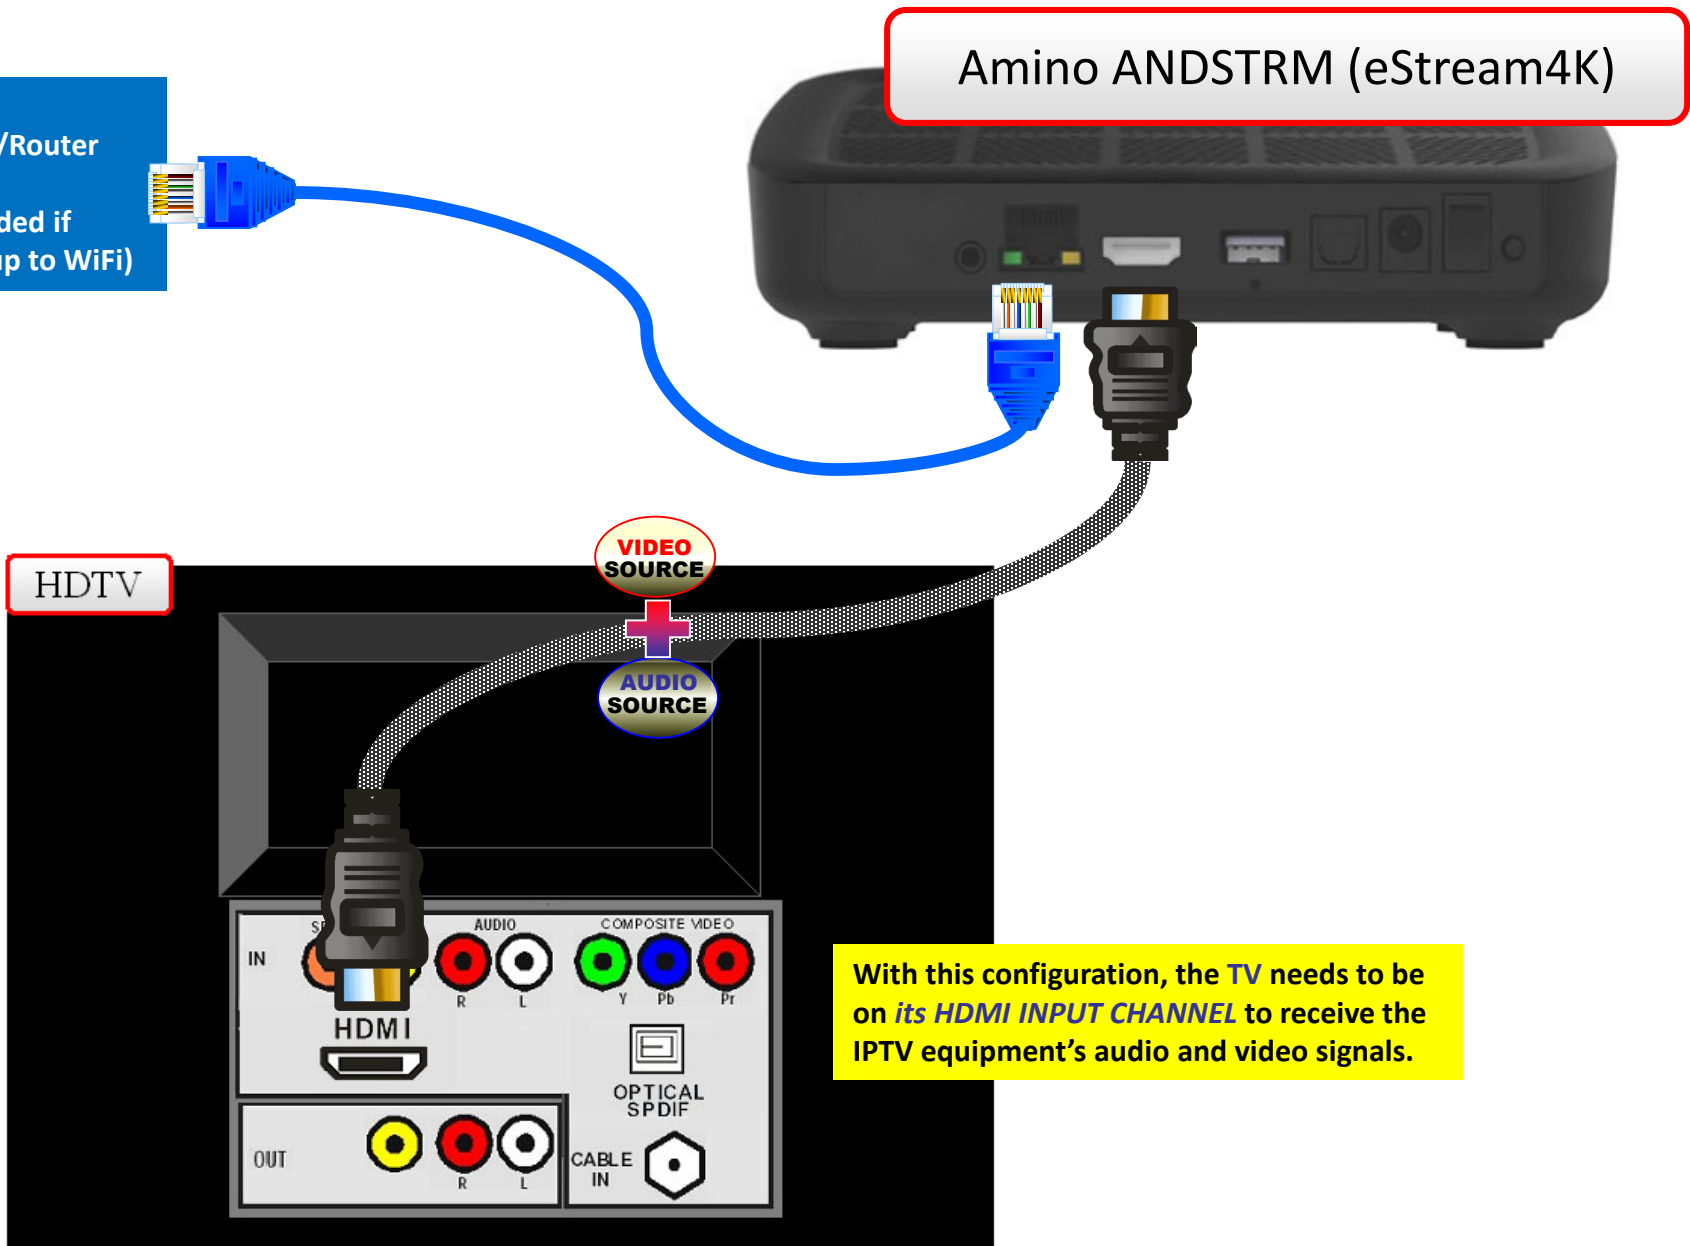

IPTV Equipment

Amino ANDSTRM (eStream4K)

IPTV – HDMI HOOKUP

Amino ANDSTRM (eStream4K)

To Home Network/Router
(Not needed if hooked up to WiFi)

HDTV

VIDEO SOURCE
+

AUDIO SOURCE

With this configuration, the TV needs to be on *its HDMI INPUT CHANNEL* to receive the IPTV equipment's audio and video signals.

SEI eSTREAM PYXIX 4K

IPTV – HDMI HOOKUP

SEI eSTREAM PYXIX 4K

To Home Network/Router

(Not needed if hooked up to WiFi)

HDTV

VIDEO SOURCE
+

AUDIO SOURCE

With this configuration, the TV needs to be on its **HDMI INPUT CHANNEL** to receive the IPTV equipment's audio and video signals.