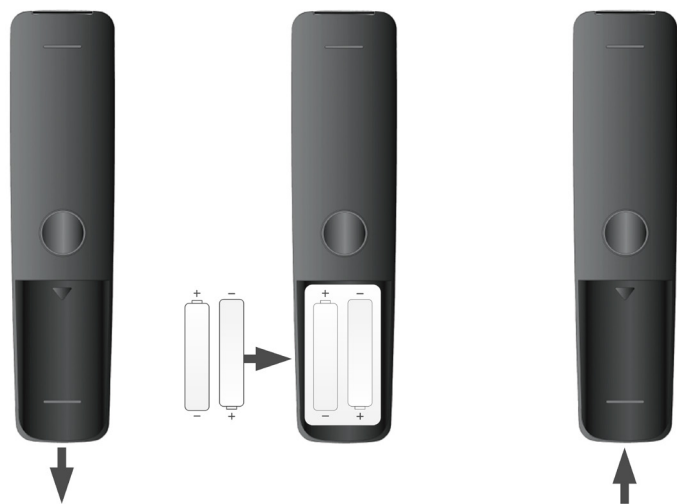

2. Inserting batteries

1. 1 Slide the battery housing cover downwards to remove
2. 2 Insert two AAA batteries observing the correct polarity
3. 3 Refit the battery housing cover