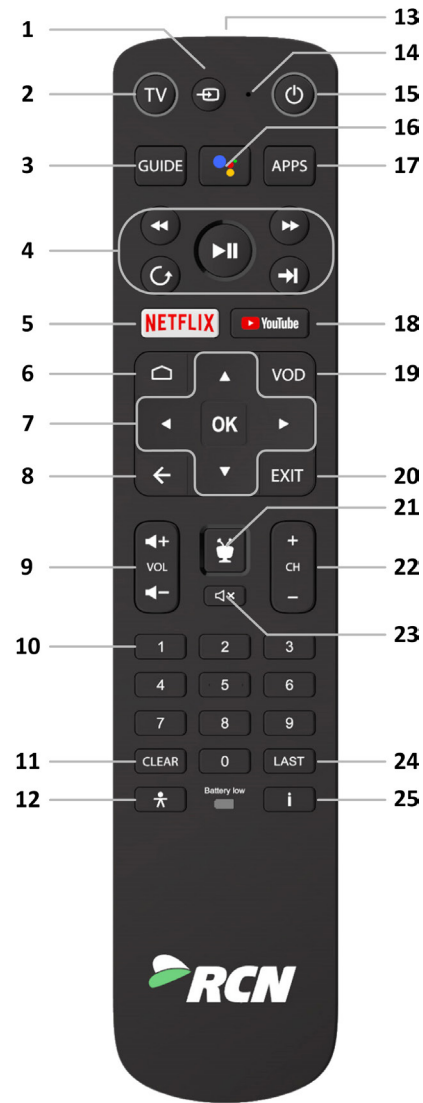

# Streaming TV Remote Control User Guide

## 1. Remote control layout

- 1 TV input source select
- 2 TV power/standby
- 3 Guide
- 4 Play/Pause, Rewind, Fast-Forward, Skip Ahead, and Return
- 5 Netflix
- 6 Home
- 7 Navigation and OK
- 8 Back
- 9 Volume up and down
- 10 Number Keys
- 11 Clear
- 12 Accessibility
- 13 Infra-red (IR) window
- 14 Microphone
- 15 STB power/standby
- 16 Google Assistant
- 17 APPS
- 18 YouTube
- 19 VOD menu
- 20 Exit
- 21 TiVo® Voice control
- 22 Channel/Page up and down
- 23 Mute
- 24 Last
- 25 Information

2. Find the 4-digit brand code for your TV from the list in section 10 TV IR codes.

3. Make sure your TV is turned on. The STB does not need to be turned on for the brand search.

4. Press **HOME** and **3** for at least three seconds until the STB key flashes twice and remains on.